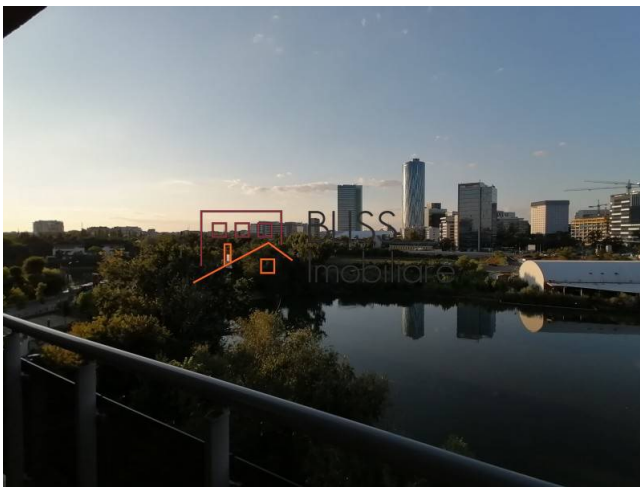

Updated on 8 Martie 2022

Luxury 1 bedroom apartment with beautiful panoramic view

Web Reference

#98416

 Floreasca Lake View, Floreasca Nord, Bucharest

<http://ec2-3-72-183-126.eu-central-1.compute.amazonaws.com/en/apartment-2-bedrooms-for-rent-floreasca-barbu-vacarescu-bucharest-98416>

Description

Located in the luxury area of Floreasca neighborhood, placed in the top 3 most exclusive residential areas in Bucharest, where apartments are traded in some cases at values of over 6000 EUR per m2, the apartment in "Floreasca Lake View" consists of 3 rooms detached rooms, arranged as follows:

FLOREASCA LAKE VIEW is a luxury building of flats completed in 2010, located on the shores of Lake Floreasca, 25m from Verdi Park. It benefits from reception with permanent security, 2 elevators, video intercom with direct

Photos