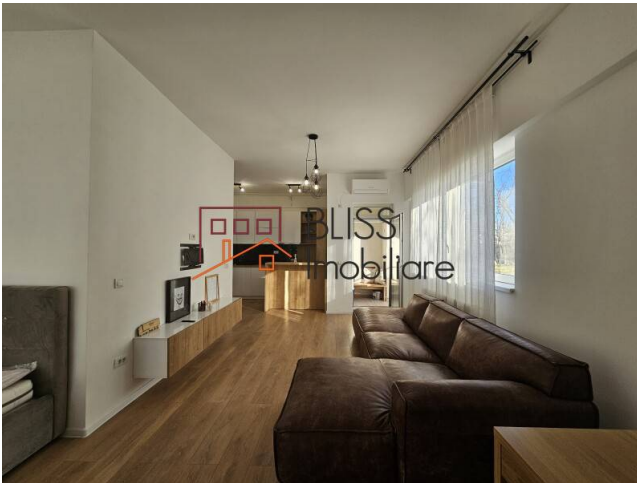

Updated on 28 Ianuarie 2025

studio apartment

Web Reference

#124471

Park_Residences 6, Baneasa Metav, Bucharest

<http://ec2-3-72-183-126.eu-central-1.compute.amazonaws.com/en/studio-apartment-for-rent-baneasa-sisestijandarmerie-straulesti-sector-1-bucharest-124471>

Description

The apartment, located on the ground floor, is part of a residential complex built in 2021, in a quiet area of the Aviatiei/Băneasa neighborhood.

It offers a usable area of 45 sqm and a 4.4 sqm balcony.

This modern apartment is ideal for those seeking a peaceful environment, combined with the convenience of being in one of the city's most sought-after areas.

With contemporary finishes and a well-designed layout, it provides both comfort and functionality.