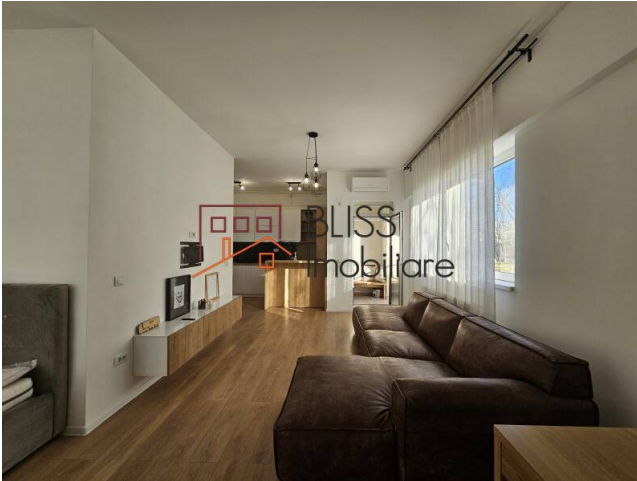

Updated on 28 Ianuarie 2025

studio apartment

Park_Residences 6, Baneasa Metav, Bucharest

500 EUR +VAT / month

Web Reference

#124471

<http://ec2-3-72-183-126.eu-central-1.compute.amazonaws.com/en/studio-apartment-for-rent-baneasa-sisesti-jandarmerie-straulesti-sector-1-bucharest-124471>

Description

The apartment, located on the ground floor, is part of a residential complex built in 2021, in a quiet area of the Aviatiei/Băneasa neighborhood.

It offers a usable area of 45 sqm and a 4.4 sqm balcony.

This modern apartment is ideal for those seeking a peaceful environment, combined with the convenience of being in one of the city's most sought-after areas.

With contemporary finishes and a well-designed layout, it provides both comfort and functionality.