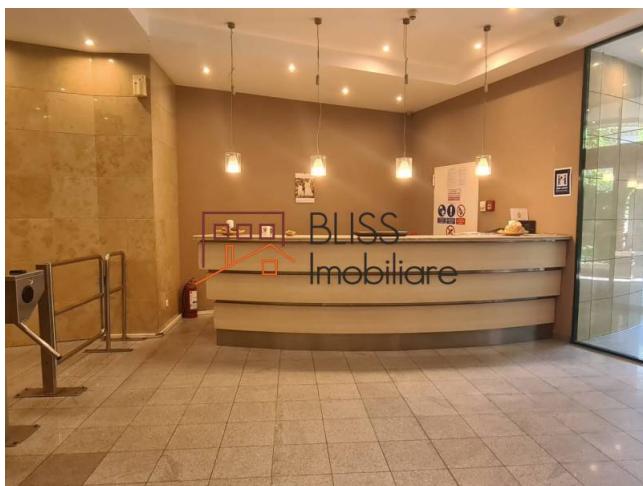

Web Reference

#120050

<http://ec2-3-72-183-126.eu-central-1.compute.amazonaws.com/en/office-space-for-rent-km-0-ultracentral-bucharest-120050>

Description

Property details	
Useable surface	306m ²
Building type	Block
Year built	2001
Elevator	Yes