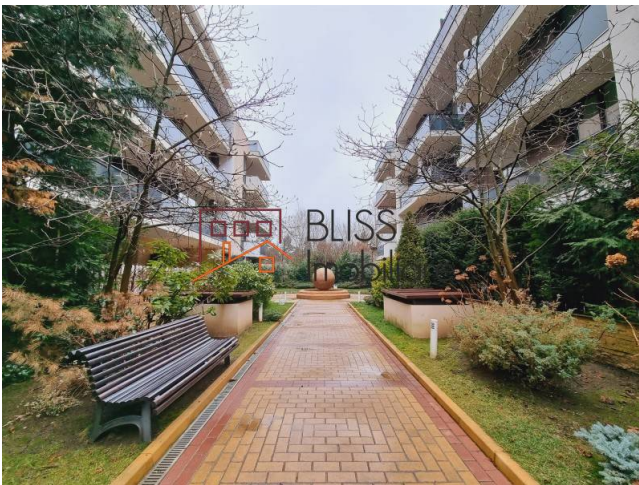

<http://ec2-3-72-183-126.eu-central-1.compute.amazonaws.com/en/apartment-1-bedroom-for-rent-iancu-nicolae-pipera-bucharest-101713>

Description

1 bedroom apartment in the Baneasa Zoo / Iancu Nicolae area north of Bucharest. The property is in the gated residential complex "Privighetorilor Park".

Nearby International private schools, metro station Pipera

The apartment is located on the ground floor with a 40 sqm terrace. It has a usable area of 68 square meters and is divided as follows:

- Fully furnished living room with a dining area and open space kitchen.
- Bright bedroom
- Bathroom
- Outside terrace 40sqm

The apartment is modern and in addition to the comfort through furniture and facilities, it offers also a 40 sqm outside area with a beautifully arranged terrace for a nice cup of coffee in the morning or a nice get together with friends.

Nearby there are many green spaces such as Padurea Baneasa and in the immediate vicinity you can find the Zoo, the Baneasa shopping center and Jolie Ville.

From here you also have easy access to the main International private schools on the strada Iancu Nicolae like the