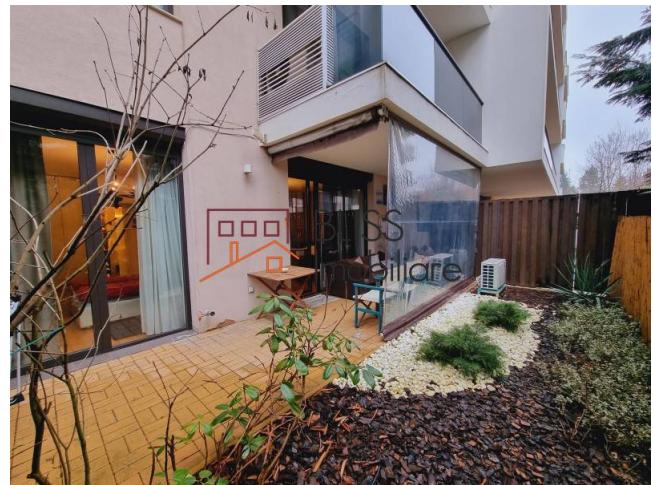

Updated on 5 Decembrie 2025

Spacious 1 bedroom apartment with private garden and terrace

990 EUR / month

Web Reference

#101713

 Parcul Privighetorilor Nightingale Park, Iancu Nicolae Baneasa Zoo, Bucharest

<http://ec2-3-72-183-126.eu-central-1.compute.amazonaws.com/en/apartment-1-bedroom-for-rent-iancu-nicolae-pipera-bucharest-101713>

Description

1 bedroom apartment in the Baneasa Zoo / Iancu Nicolae area north of Bucharest. The property is in the gated residential complex "Privighetorilor Park".

Nearby International private schools, metro station Pipera

The apartment is located on the ground floor with a 40 sqm terrace. It has a usable area of 68 square meters and is divided as follows:

- Fully furnished living room with a dining area and open space kitchen.
- Bright bedroom
- Bathroom
- Outside terrace 40sqm

The apartment is modern and in addition to the comfort through furniture and facilities, it offers also a 40 sqm outside area with a beautifully arranged terrace for a nice cup of coffee in the morning or a nice get together with friends.